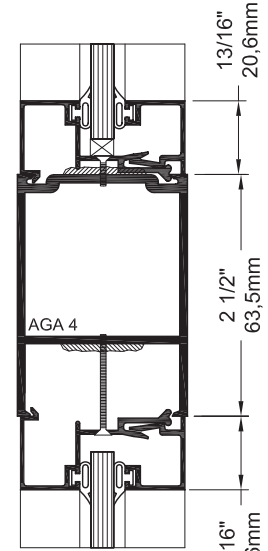

Traverse Intermédiaire
Mid rail
2 1/2" (63,5mm)