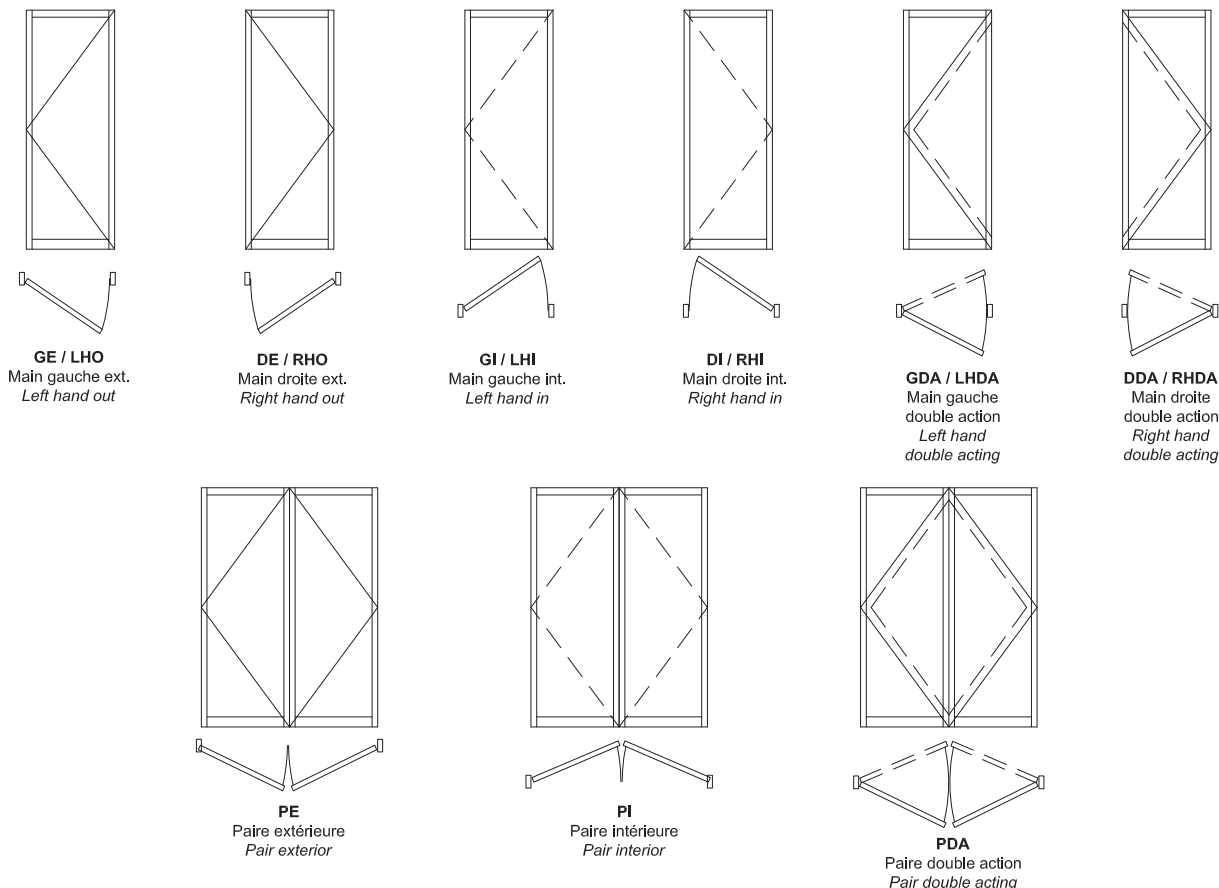

## Sens d'ouverture, tel que vu de l'extérieur / Door swing, as seen from the outside

<b>DIMENSIONS DU VITRAGE / GLASS SIZES</b>				
	Porte simple / Single door 914mm x 2134mm (36" x 84")	Porte simple / Single door 1067mm x 2134mm (42" x 84")	Paire de portes / Pair of doors 1524mm x 2134mm (60" x 84")	Paire de portes / Pair of doors 1829mm x 2134mm (72" x 84")
Série 2000 Series	31" x 76 3/8" 787mm x 1940mm	37" x 76 3/8" 940mm x 1940mm	25" x 76 3/8" 635mm x 1940mm	31" x 76 3/8" 787mm x 1940mm
Série 3500 Series	28" x 73 7/8" 711mm x 1876mm	34" x 73 7/8" 863mm x 1876mm	22" x 73 7/8" 559mm x 1876mm	28" x 73 7/8" 711mm x 1876mm
Série 5000 Series	25" x 69 7/8" 635mm x 1775mm	31" x 69 7/8" 787mm x 1775mm	19" x 69 7/8" 483mm x 1775mm	25" x 69 7/8" 635mm x 1775mm
Série 2050 Series	31" x 35 5/8" 27 5/16" x 7 1/8" 31" x 31 1/8" 787mm x 905mm 694mm x 181mm 787mm x 791mm	37" x 35 5/8" 33 5/16" x 7 1/8" 37" x 31 1/8" 940mm x 905mm 846mm x 181mm 940mm x 791mm	25" x 35 5/8" 21 5/16" x 7 1/8" 25" x 31 1/8" 635mm x 905mm 541mm x 181mm 635mm x 791mm	31" x 35 5/8" 27 5/16" x 7 1/8" 31" x 31 1/8" 787mm x 905mm 694mm x 181mm 787mm x 791mm
Série 2020 Series	31" x 76 3/8" 787mm x 1940mm	37" x 76 3/8" 940mm x 1940mm	25" x 76 3/8" 635mm x 1940mm	31" x 76 3/8" 787mm x 1940mm
Série 3020 Series	28" x 73 7/8" 711mm x 1876mm	34" x 73 7/8" 863mm x 1876mm	22" x 73 7/8" 559mm x 1876mm	28" x 73 7/8" 711mm x 1876mm
Série 5020 Series	25" x 69 7/8" 635mm x 1775mm	31" x 69 7/8" 787mm x 1775mm	19" x 69 7/8" 483mm x 1775mm	25" x 69 7/8" 635mm x 1775mm

**Porte à charnières**  
**Hinged door**

**Porte à pivots décentrés**  
**Offset pivot door**

**Détail du pivot de tête**  
**Top rail pivot detail**

**Détail du pivot au seuil**  
**Threshold pivot detail**