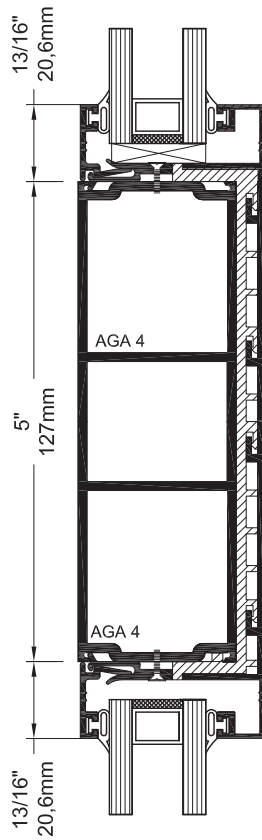

## Sens d'ouverture, tel que vu de l'extérieur / Door swing, as seen from the outside

<b>DIMENSIONS DU VITRAGE / GLASS SIZES</b>				
	Porte simple / Single door 914mm x 2134mm (36" x 84")	Porte simple / Single door 1067mm x 2134mm (42" x 84")	Paire de portes / Pair of doors 1524mm x 2134mm (60" x 84")	Paire de portes / Pair of doors 1829mm x 2134mm (72" x 84")
Série 2000 Series	31" x 76 3/8" 787mm x 1940mm	37" x 76 3/8" 940mm x 1940mm	25" x 76 3/8" 635mm x 1940mm	31" x 76 3/8" 787mm x 1940mm
Série 3500 Series	28" x 73 7/8" 711mm x 1876mm	34" x 73 7/8" 863mm x 1876mm	22" x 73 7/8" 559mm x 1876mm	28" x 73 7/8" 711mm x 1876mm
Série 5000 Series	25" x 69 7/8" 635mm x 1775mm	31" x 69 7/8" 787mm x 1775mm	19" x 69 7/8" 483mm x 1775mm	25" x 69 7/8" 635mm x 1775mm
Série 2050 Series	31" x 35 5/8" 27 5/16" x 7 1/8" 31" x 31 1/8" 787mm x 905mm 694mm x 181mm 787mm x 791mm	37" x 35 5/8" 33 5/16" x 7 1/8" 37" x 31 1/8" 940mm x 905mm 846mm x 181mm 940mm x 791mm	25" x 35 5/8" 21 5/16" x 7 1/8" 25" x 31 1/8" 635mm x 905mm 541mm x 181mm 635mm x 791mm	31" x 35 5/8" 27 5/16" x 7 1/8" 31" x 31 1/8" 787mm x 905mm 694mm x 181mm 787mm x 791mm
Série 2020 Series	31" x 76 3/8" 787mm x 1940mm	37" x 76 3/8" 940mm x 1940mm	25" x 76 3/8" 635mm x 1940mm	31" x 76 3/8" 787mm x 1940mm
Série 3020 Series	28" x 73 7/8" 711mm x 1876mm	34" x 73 7/8" 863mm x 1876mm	22" x 73 7/8" 559mm x 1876mm	28" x 73 7/8" 711mm x 1876mm
Série 5020 Series	25" x 69 7/8" 635mm x 1775mm	31" x 69 7/8" 787mm x 1775mm	19" x 69 7/8" 483mm x 1775mm	25" x 69 7/8" 635mm x 1775mm

**Traverse intermédiaire**  
*Mid rail*  
**7 1/2" (190,5mm)**

**Traverse intermédiaire**  
*Mid rail*  
**10" (254mm)**

**Traverse intermédiaire**  
*Mid rail*  
**2 1/2" (63,5mm)**

**Traverse Intermédiaire**  
*Mid rail*  
**3 1/2" (88,9mm)**

**Traverse Intermédiaire**  
*Mid rail*  
**5" (127mm)**

**Traverse Intermédiaire**  
*Mid rail*  
**7" (177,8mm)**

**Traverse Intermédiaire**  
*Mid rail*  
**10" (254mm)**