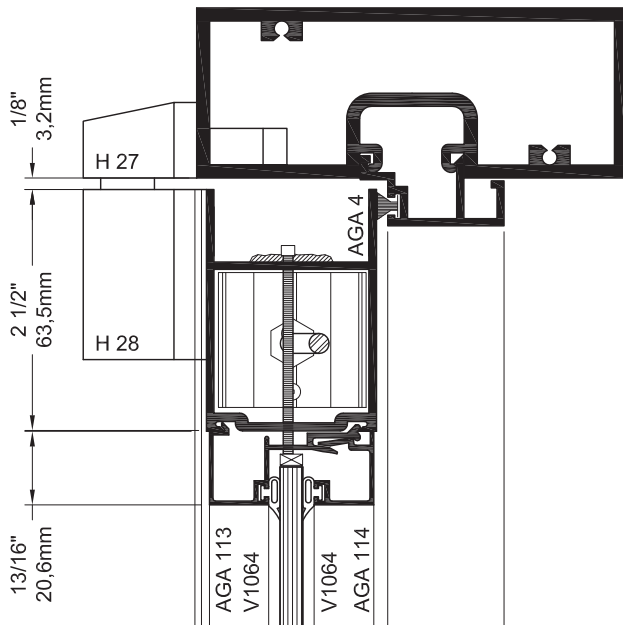

Détail du pivot de tête
Top rail pivot detail