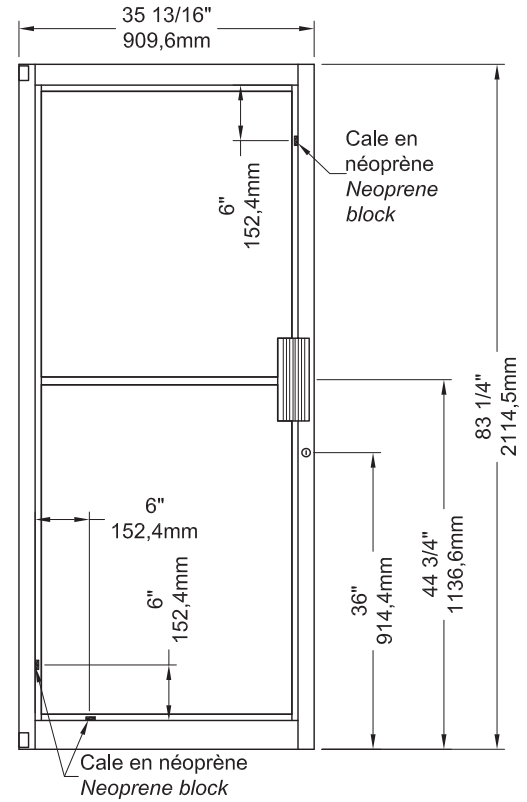

Porte à pivots décentrés
Offset pivot door