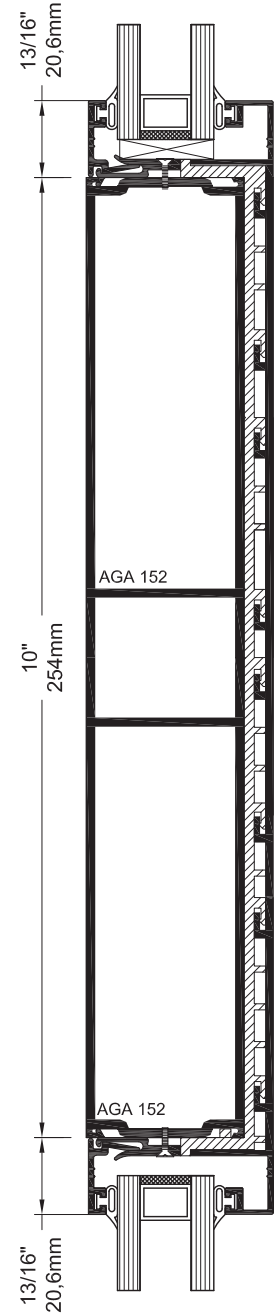

## Sens d'ouverture, tel que vu de l'extérieur / Door swing, as seen from the outside

<b>DIMENSIONS DU VITRAGE / GLASS SIZES</b>				
	Porte simple / Single door 914mm x 2134mm (36" x 84")	Porte simple / Single door 1067mm x 2134mm (42" x 84")	Paire de portes / Pair of doors 1524mm x 2134mm (60" x 84")	Paire de portes / Pair of doors 1829mm x 2134mm (72" x 84")
Série 2000 Series	31" x 76 3/8" 787mm x 1940mm	37" x 76 3/8" 940mm x 1940mm	25" x 76 3/8" 635mm x 1940mm	31" x 76 3/8" 787mm x 1940mm
Série 3500 Series	28" x 73 7/8" 711mm x 1876mm	34" x 73 7/8" 863mm x 1876mm	22" x 73 7/8" 559mm x 1876mm	28" x 73 7/8" 711mm x 1876mm
Série 5000 Series	25" x 69 7/8" 635mm x 1775mm	31" x 69 7/8" 787mm x 1775mm	19" x 69 7/8" 483mm x 1775mm	25" x 69 7/8" 635mm x 1775mm
Série 2050 Series	31" x 35 5/8" 27 5/16" x 7 1/8" 31" x 31 1/8" 787mm x 905mm 694mm x 181mm 787mm x 791mm	37" x 35 5/8" 33 5/16" x 7 1/8" 37" x 31 1/8" 940mm x 905mm 846mm x 181mm 940mm x 791mm	25" x 35 5/8" 21 5/16" x 7 1/8" 25" x 31 1/8" 635mm x 905mm 541mm x 181mm 635mm x 791mm	31" x 35 5/8" 27 5/16" x 7 1/8" 31" x 31 1/8" 787mm x 905mm 694mm x 181mm 787mm x 791mm
Série 2020 Series	31" x 76 3/8" 787mm x 1940mm	37" x 76 3/8" 940mm x 1940mm	25" x 76 3/8" 635mm x 1940mm	31" x 76 3/8" 787mm x 1940mm
Série 3020 Series	28" x 73 7/8" 711mm x 1876mm	34" x 73 7/8" 863mm x 1876mm	22" x 73 7/8" 559mm x 1876mm	28" x 73 7/8" 711mm x 1876mm
Série 5020 Series	25" x 69 7/8" 635mm x 1775mm	31" x 69 7/8" 787mm x 1775mm	19" x 69 7/8" 483mm x 1775mm	25" x 69 7/8" 635mm x 1775mm

**Traverse intermédiaire**  
*Mid rail*  
**7 1/2" (190,5mm)**

**Traverse intermédiaire**  
*Mid rail*  
**10" (254mm)**

**Traverse intermédiaire**  
*Mid rail*  
**2 1/2" (63,5mm)**

**Traverse Intermédiaire**  
*Mid rail*  
**3 1/2" (88,9mm)**

**Traverse Intermédiaire**  
*Mid rail*  
**5" (127mm)**

**Traverse Intermédiaire**  
*Mid rail*  
**7" (177,8mm)**

**Traverse Intermédiaire**  
*Mid rail*  
**10" (254mm)**