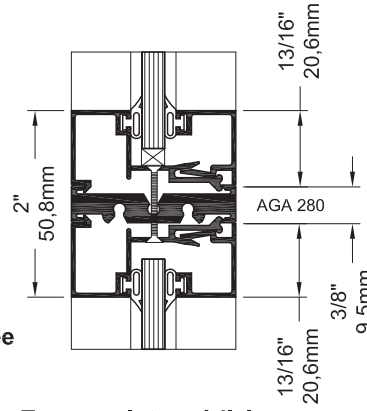

Traverse intermédiaire
Mid rail
3/8" (9,5mm)