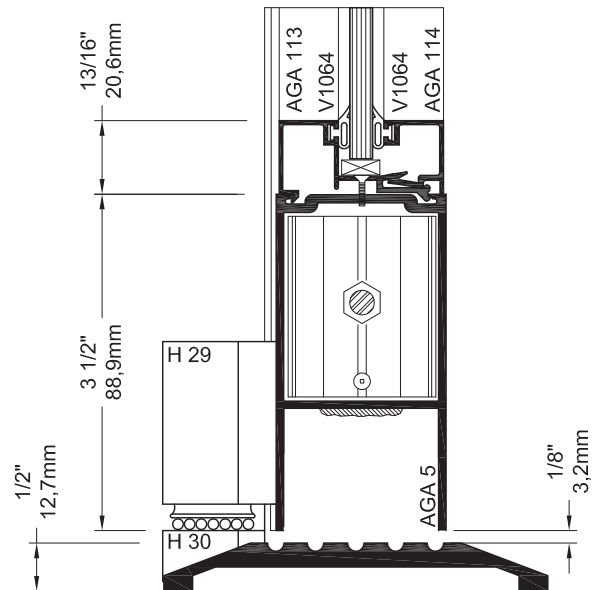

Détail du pivot au seuil
Threshold pivot detail