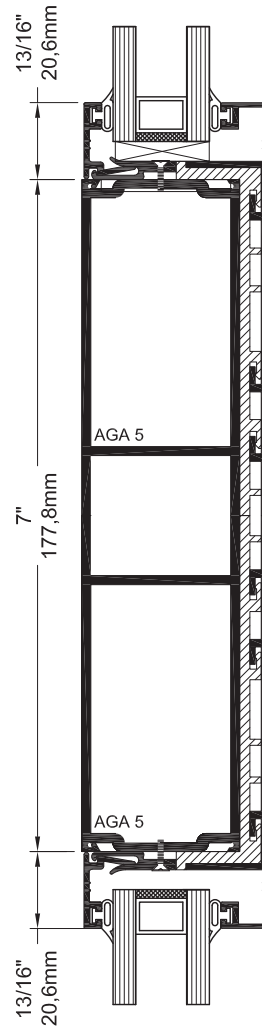

## Sens d'ouverture, tel que vu de l'extérieur / Door swing, as seen from the outside

<b>DIMENSIONS DU VITRAGE / GLASS SIZES</b>				
	Porte simple / Single door 914mm x 2134mm (36" x 84")	Porte simple / Single door 1067mm x 2134mm (42" x 84")	Paire de portes / Pair of doors 1524mm x 2134mm (60" x 84")	Paire de portes / Pair of doors 1829mm x 2134mm (72" x 84")
Série 2000 Series	31" x 76 3/8" 787mm x 1940mm	37" x 76 3/8" 940mm x 1940mm	25" x 76 3/8" 635mm x 1940mm	31" x 76 3/8" 787mm x 1940mm
Série 3500 Series	28" x 73 7/8" 711mm x 1876mm	34" x 73 7/8" 863mm x 1876mm	22" x 73 7/8" 559mm x 1876mm	28" x 73 7/8" 711mm x 1876mm
Série 5000 Series	25" x 69 7/8" 635mm x 1775mm	31" x 69 7/8" 787mm x 1775mm	19" x 69 7/8" 483mm x 1775mm	25" x 69 7/8" 635mm x 1775mm
Série 2050 Series	31" x 35 5/8" 27 5/16" x 7 1/8" 31" x 31 1/8" 787mm x 905mm 694mm x 181mm 787mm x 791mm	37" x 35 5/8" 33 5/16" x 7 1/8" 37" x 31 1/8" 940mm x 905mm 846mm x 181mm 940mm x 791mm	25" x 35 5/8" 21 5/16" x 7 1/8" 25" x 31 1/8" 635mm x 905mm 541mm x 181mm 635mm x 791mm	31" x 35 5/8" 27 5/16" x 7 1/8" 31" x 31 1/8" 787mm x 905mm 694mm x 181mm 787mm x 791mm
Série 2020 Series	31" x 76 3/8" 787mm x 1940mm	37" x 76 3/8" 940mm x 1940mm	25" x 76 3/8" 635mm x 1940mm	31" x 76 3/8" 787mm x 1940mm
Série 3020 Series	28" x 73 7/8" 711mm x 1876mm	34" x 73 7/8" 863mm x 1876mm	22" x 73 7/8" 559mm x 1876mm	28" x 73 7/8" 711mm x 1876mm
Série 5020 Series	25" x 69 7/8" 635mm x 1775mm	31" x 69 7/8" 787mm x 1775mm	19" x 69 7/8" 483mm x 1775mm	25" x 69 7/8" 635mm x 1775mm

**Traverse intermédiaire**  
*Mid rail*  
**7 1/2" (190,5mm)**

**Traverse intermédiaire**  
*Mid rail*  
**10" (254mm)**

**Traverse intermédiaire**  
*Mid rail*  
**2 1/2" (63,5mm)**

**Traverse Intermédiaire**  
*Mid rail*  
**3 1/2" (88,9mm)**

**Traverse Intermédiaire**  
*Mid rail*  
**5" (127mm)**

**Traverse Intermédiaire**  
*Mid rail*  
**7" (177,8mm)**

**Traverse Intermédiaire**  
*Mid rail*  
**10" (254mm)**