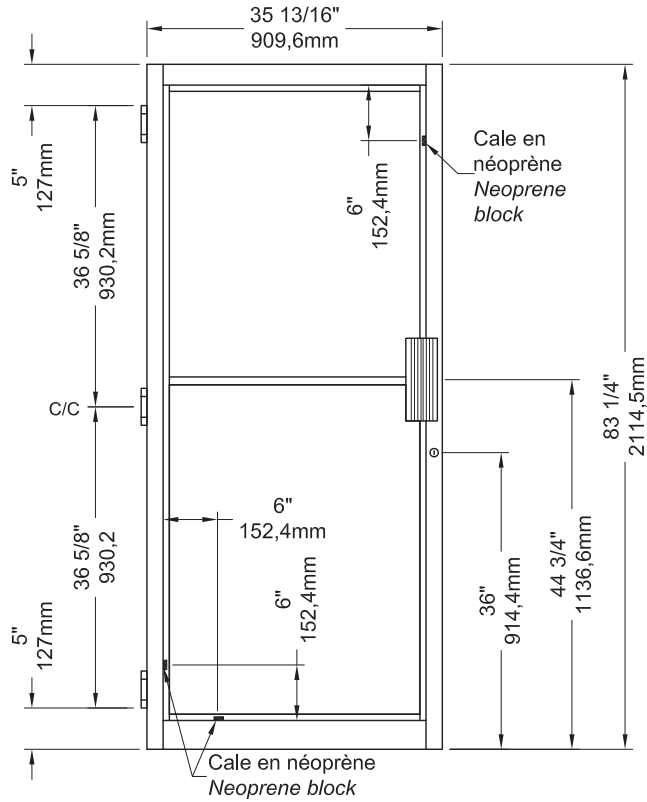

## Sens d'ouverture, tel que vu de l'extérieur / Door swing, as seen from the outside

<b>DIMENSIONS DU VITRAGE / GLASS SIZES</b>				
	Porte simple / Single door 914mm x 2134mm (36" x 84")	Porte simple / Single door 1067mm x 2134mm (42" x 84")	Paire de portes / Pair of doors 1524mm x 2134mm (60" x 84")	Paire de portes / Pair of doors 1829mm x 2134mm (72" x 84")
Série 2000 Series	31" x 76 3/8" 787mm x 1940mm	37" x 76 3/8" 940mm x 1940mm	25" x 76 3/8" 635mm x 1940mm	31" x 76 3/8" 787mm x 1940mm
Série 3500 Series	28" x 73 7/8" 711mm x 1876mm	34" x 73 7/8" 863mm x 1876mm	22" x 73 7/8" 559mm x 1876mm	28" x 73 7/8" 711mm x 1876mm
Série 5000 Series	25" x 69 7/8" 635mm x 1775mm	31" x 69 7/8" 787mm x 1775mm	19" x 69 7/8" 483mm x 1775mm	25" x 69 7/8" 635mm x 1775mm
Série 2050 Series	31" x 35 5/8" 27 5/16" x 7 1/8" 31" x 31 1/8" 787mm x 905mm 694mm x 181mm 787mm x 791mm	37" x 35 5/8" 33 5/16" x 7 1/8" 37" x 31 1/8" 940mm x 905mm 846mm x 181mm 940mm x 791mm	25" x 35 5/8" 21 5/16" x 7 1/8" 25" x 31 1/8" 635mm x 905mm 541mm x 181mm 635mm x 791mm	31" x 35 5/8" 27 5/16" x 7 1/8" 31" x 31 1/8" 787mm x 905mm 694mm x 181mm 787mm x 791mm
Série 2020 Series	31" x 76 3/8" 787mm x 1940mm	37" x 76 3/8" 940mm x 1940mm	25" x 76 3/8" 635mm x 1940mm	31" x 76 3/8" 787mm x 1940mm
Série 3020 Series	28" x 73 7/8" 711mm x 1876mm	34" x 73 7/8" 863mm x 1876mm	22" x 73 7/8" 559mm x 1876mm	28" x 73 7/8" 711mm x 1876mm
Série 5020 Series	25" x 69 7/8" 635mm x 1775mm	31" x 69 7/8" 787mm x 1775mm	19" x 69 7/8" 483mm x 1775mm	25" x 69 7/8" 635mm x 1775mm

Verre simple 6mm / 1/4" Single glass  
Unité scellée 25,4mm / 1" Sealed unit (2000-3500-5000-2050)  
Unité scellée 25,4mm / 1" Sealed unit (2020-3020-5020)

\*Toutes les dimensions ci-dessus s'appliquent à des portes munies de seuil 13mm  
\*All of the above dimensions apply to doors with 1/2" threshold