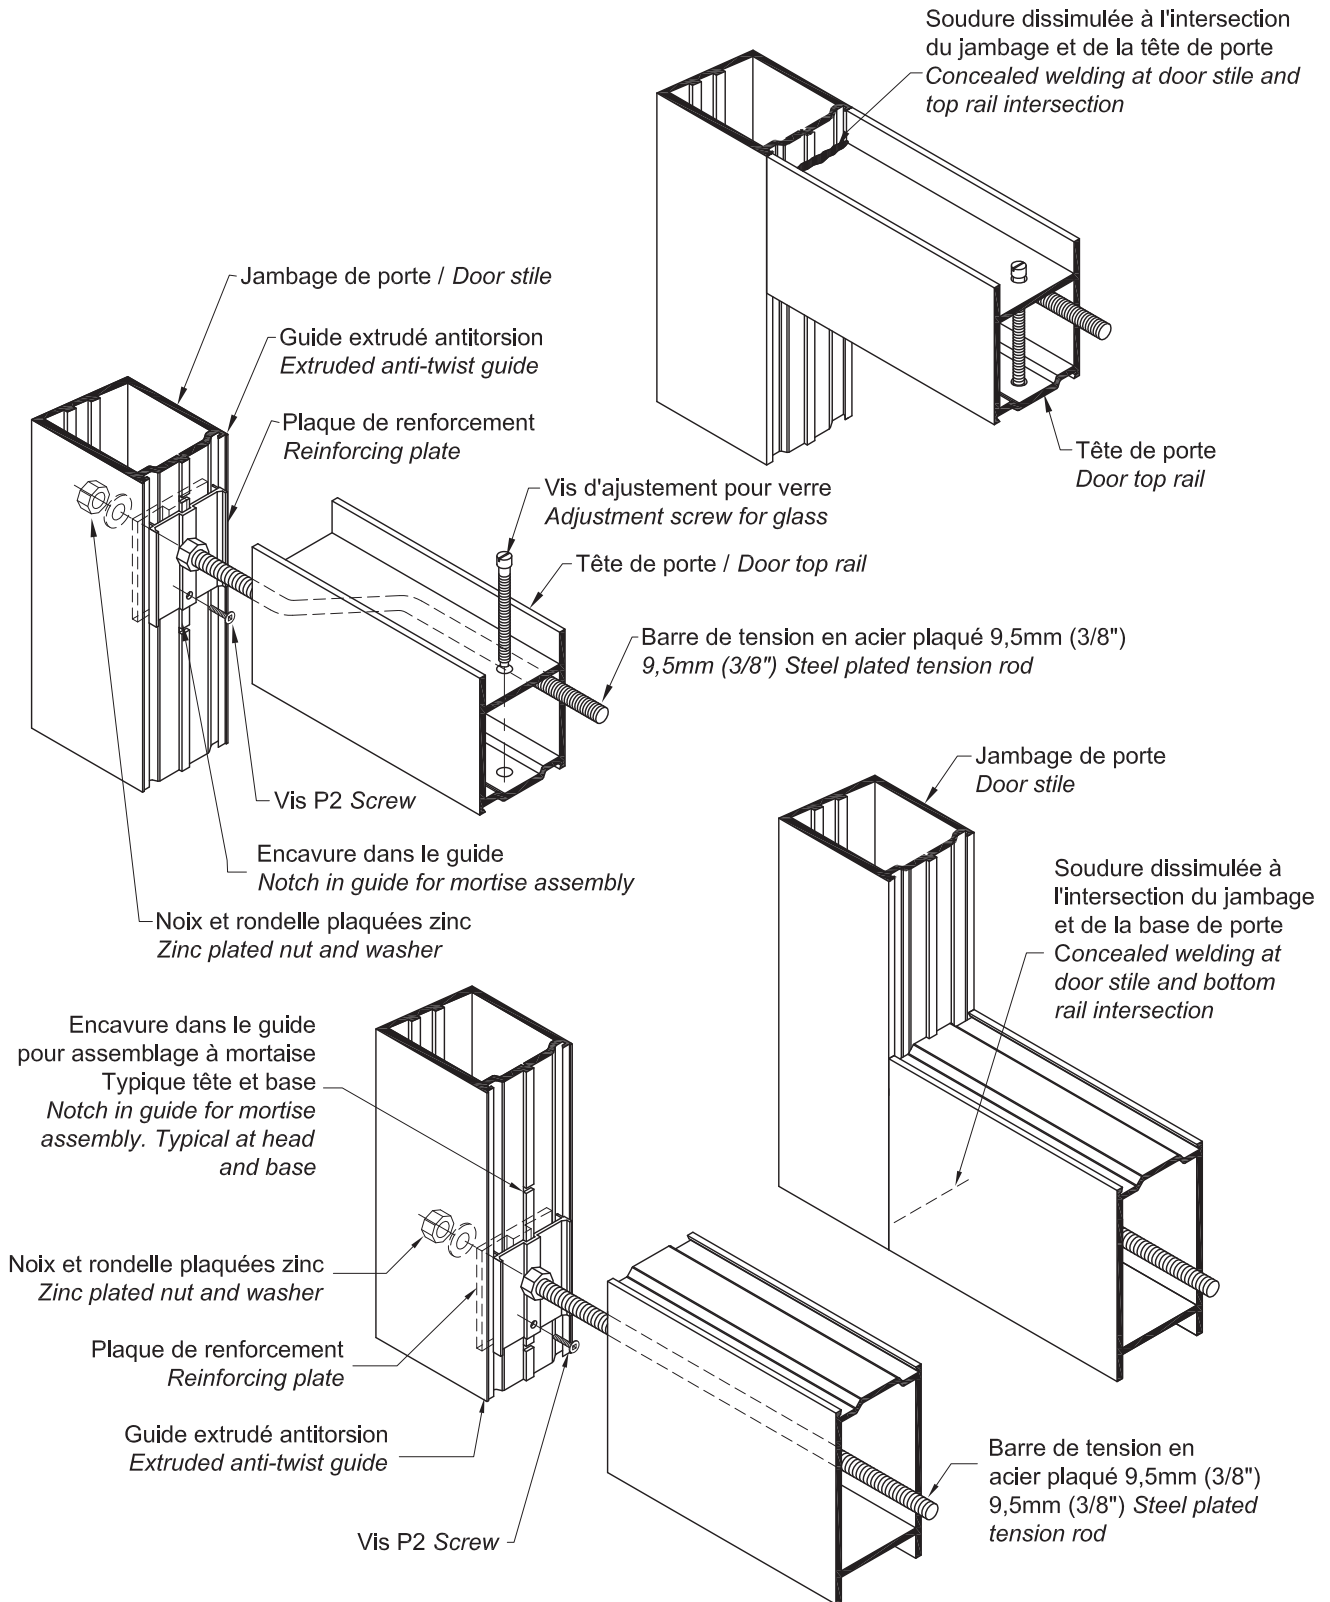

Assemblage typique porte Séries 2000-3500-5000-2050-2020-3020-5020
2000-3500-5000-2050-2020-3020-5020 Series door typical assembly