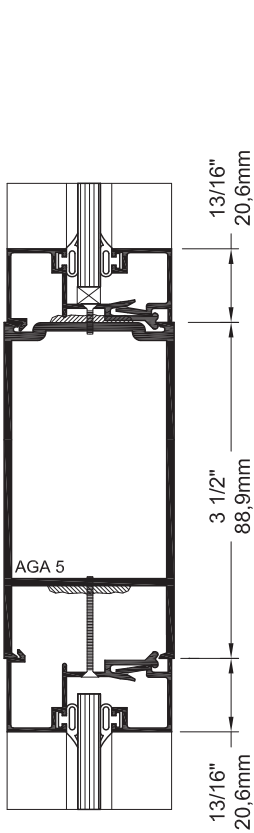

## Sens d'ouverture, tel que vu de l'extérieur / Door swing, as seen from the outside

<b>DIMENSIONS DU VITRAGE / GLASS SIZES</b>				
	Porte simple / Single door 914mm x 2134mm (36" x 84")	Porte simple / Single door 1067mm x 2134mm (42" x 84")	Paire de portes / Pair of doors 1524mm x 2134mm (60" x 84")	Paire de portes / Pair of doors 1829mm x 2134mm (72" x 84")
Série 2000 Series	31" x 76 3/8" 787mm x 1940mm	37" x 76 3/8" 940mm x 1940mm	25" x 76 3/8" 635mm x 1940mm	31" x 76 3/8" 787mm x 1940mm
Série 3500 Series	28" x 73 7/8" 711mm x 1876mm	34" x 73 7/8" 863mm x 1876mm	22" x 73 7/8" 559mm x 1876mm	28" x 73 7/8" 711mm x 1876mm
Série 5000 Series	25" x 69 7/8" 635mm x 1775mm	31" x 69 7/8" 787mm x 1775mm	19" x 69 7/8" 483mm x 1775mm	25" x 69 7/8" 635mm x 1775mm
Série 2050 Series	31" x 35 5/8" 27 5/16" x 7 1/8" 31" x 31 1/8" 787mm x 905mm 694mm x 181mm 787mm x 791mm	37" x 35 5/8" 33 5/16" x 7 1/8" 37" x 31 1/8" 940mm x 905mm 846mm x 181mm 940mm x 791mm	25" x 35 5/8" 21 5/16" x 7 1/8" 25" x 31 1/8" 635mm x 905mm 541mm x 181mm 635mm x 791mm	31" x 35 5/8" 27 5/16" x 7 1/8" 31" x 31 1/8" 787mm x 905mm 694mm x 181mm 787mm x 791mm
Série 2020 Series	31" x 76 3/8" 787mm x 1940mm	37" x 76 3/8" 940mm x 1940mm	25" x 76 3/8" 635mm x 1940mm	31" x 76 3/8" 787mm x 1940mm
Série 3020 Series	28" x 73 7/8" 711mm x 1876mm	34" x 73 7/8" 863mm x 1876mm	22" x 73 7/8" 559mm x 1876mm	28" x 73 7/8" 711mm x 1876mm
Série 5020 Series	25" x 69 7/8" 635mm x 1775mm	31" x 69 7/8" 787mm x 1775mm	19" x 69 7/8" 483mm x 1775mm	25" x 69 7/8" 635mm x 1775mm

**Traverse Intermédiaire**  
*Mid rail*  
**2 1/2" (63,5mm)**

**AGA 113    AGA 114**

**AGA 130    AGA 129**

**Traverse intermédiaire**  
*Mid rail*  
**3 1/2" (88,9mm)**

**Traverse intermédiaire**  
*Mid rail*  
**5" (127mm)**